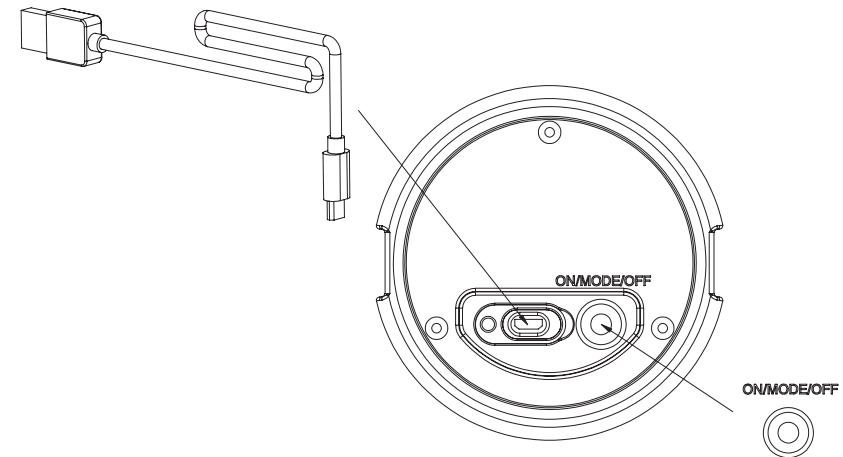

Content:

Assemble:

Use:

Built-in Li-ion battery 3.7V 2200 mAh
Inclusive charging cable
Micro USB (b) - USB (a)
Charging indicator:
charging: red
full: off
Burntime: 40 - 10 hours

Press 1 time: 25% / 50% / 100% light
Press 2 times: ON/OFF